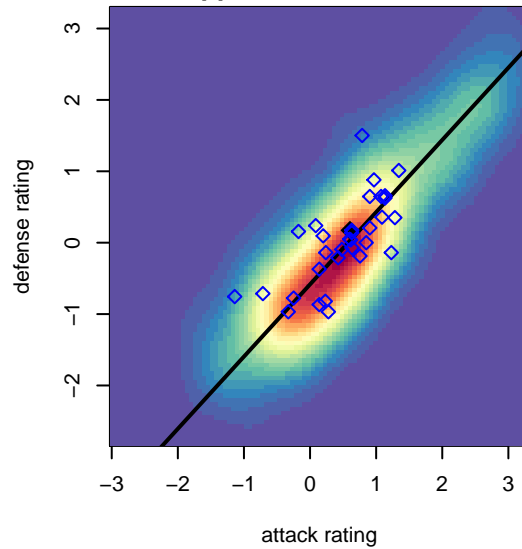

Kitsap Alliance FC Red B01

Kitsap Alliance FC
 Silverdale, WA
 B01 total strength=912
 attack=1.83 defense=1.19
 fall league = RCL B01 Div 3
 spr league = Win RCL B01 Div 4

alt names used:
 KAFC B01 Red
 WESTSOUND FC KAFC B01 RED ()
 Kitsap Alliance FC B'01 Red
 Kitsap Alliance FC B01 A
 Kitsap Alliance FC
 Kitsap Alliance FC Red [B]01
 Kitsap Alliance FC B01 A
 Kitsap Alliance FC B01 A

**attack and defense variance (black dot)
relative to other teams
and top 10 in region**

**attack and defense rating
relative to others at age
and all opponents in last 13 months**

Performance relative to 13 month average