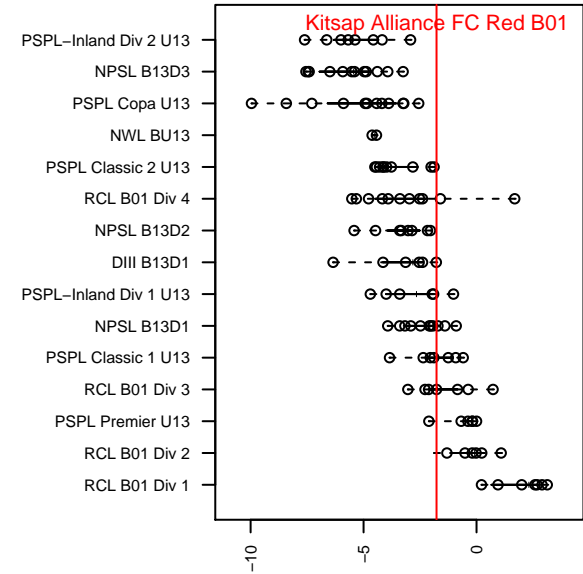

Kitsap Alliance FC Red B01

Kitsap Alliance FC
 Silverdale, WA
 B01 total strength=912
 attack=1.83 defense=1.19
 fall league = RCL B01 Div 3
 spr league = Win RCL B01 Div 4

alt names used:
 KAFC B01 Red
 WESTSOUND FC KAFC B01 RED ()
 Kitsap Alliance FC B'01 Red
 Kitsap Alliance FC B01 A
 Kitsap Alliance FC
 Kitsap Alliance FC Red [B]01
 Kitsap Alliance FC B01 A
 Kitsap Alliance FC B01 A

Venues played:
 2013 Challenge Cup B01 Division 1 – Challeng
 2014 Westsound Summer Classic BU13
 2014 Beaverton Cup BU13 Silver Blue
 2014 Dungeness Cup BU13
 2014 Bigfoot Gold U13
 2014 Starfire Labor Day Cup U13
 2014 RCL B01 Div 3
 2014 Win RCL B01 Div 4
 2014 WYS Presidents Cup B01 Division 2

**attack and defense variance (black dot)
relative to other teams
and top 10 in region**

**attack and defense rating
relative to others at age
and all opponents in last 13 months**

Performance relative to 13 month average