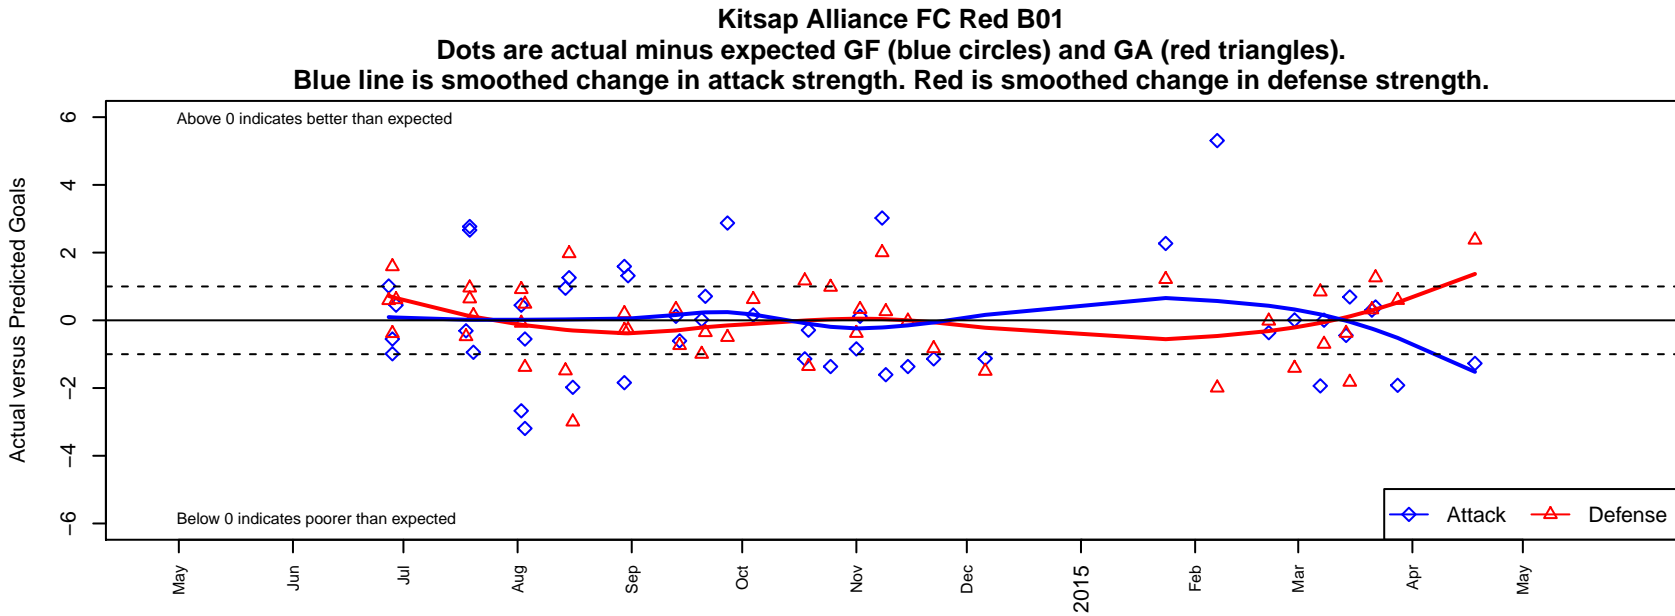

Kitsap Alliance FC Red B01

Kitsap Alliance FC
 Silverdale, WA
 B01 total strength=912
 attack=1.83 defense=1.19
 fall league = RCL B01 Div 3
 spr league = Win RCL B01 Div 4

alt names used:
 KAFC B01 Red
 WESTSOUND FC KAFC B01 RED ()
 Kitsap Alliance FC B'01 Red
 Kitsap Alliance FC B01 A
 Kitsap Alliance FC
 Kitsap Alliance FC Red [B]01
 Kitsap Alliance FC B01 A
 Kitsap Alliance FC B01 A

**attack and defense variance (black dot)
relative to other teams
and top 10 in region**

**attack and defense rating
relative to others at age
and all opponents in last 13 months**

Performance relative to 13 month average