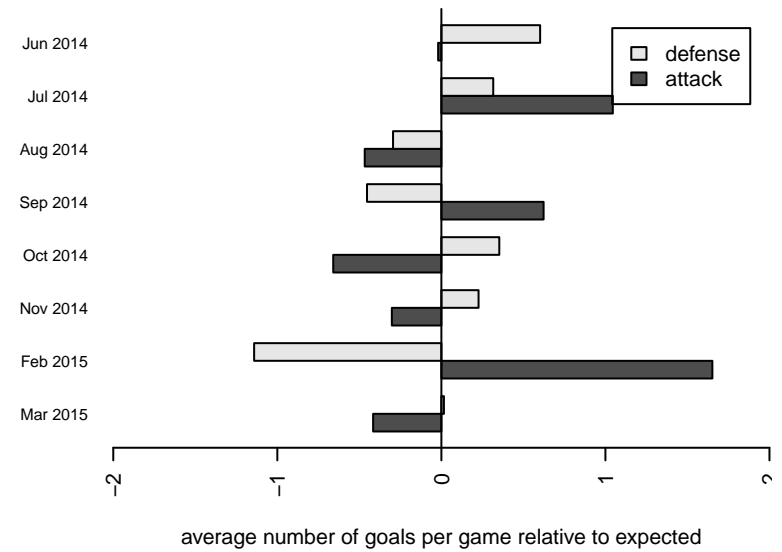

Performance relative to 13 month average