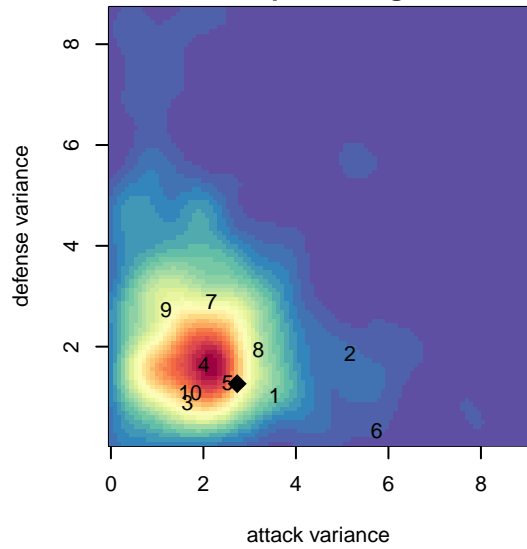

Kitsap Alliance FC Red B01

Kitsap Alliance FC
 Silverdale, WA
 B01 total strength=912
 attack=1.83 defense=1.19
 fall league = RCL B01 Div 3
 spr league = Win RCL B01 Div 4

alt names used:
 KAFC B01 Red
 WESTSOUND FC KAFC B01 RED ()
 Kitsap Alliance FC B'01 Red
 Kitsap Alliance FC B01 A
 Kitsap Alliance FC
 Kitsap Alliance FC Red [B]01
 Kitsap Alliance FC B01 A
 Kitsap Alliance FC B01 A

**attack and defense variance (black dot)
relative to other teams
and top 10 in region**

**attack and defense rating
relative to others at age
and all opponents in last 13 months**

Performance relative to 13 month average