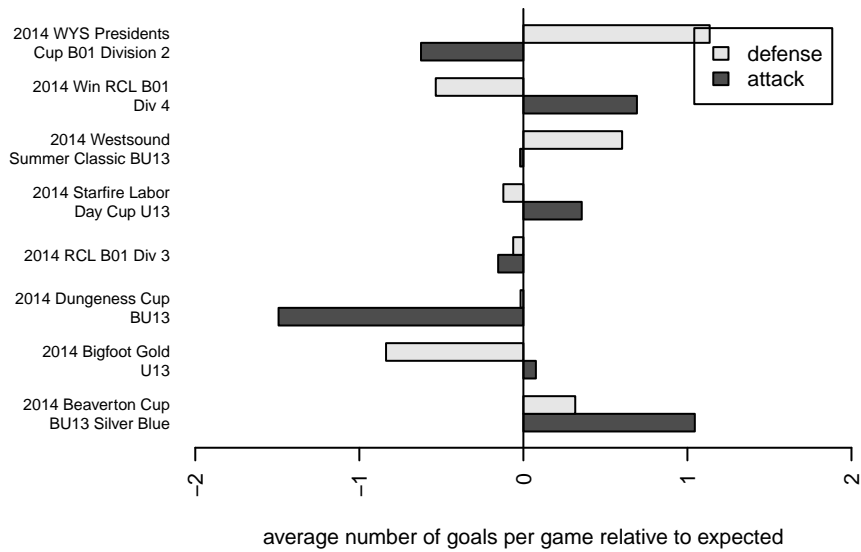

Kitsap Alliance FC Red B01

Kitsap Alliance FC
 Silverdale, WA
 B01 total strength=912
 attack=1.83 defense=1.19
 fall league = RCL B01 Div 3
 spr league = Win RCL B01 Div 4

alt names used:
 KAFC B01 Red
 WESTSOUND FC KAFC B01 RED ()
 Kitsap Alliance FC B'01 Red
 Kitsap Alliance FC B01 A
 Kitsap Alliance FC
 Kitsap Alliance FC Red [B]01
 Kitsap Alliance FC B01 A
 Kitsap Alliance FC B01 A

Venues played:
 2013 Challenge Cup B01 Division 1 – Challeng
 2014 Westsound Summer Classic BU13
 2014 Beaverton Cup BU13 Silver Blue
 2014 Dungeness Cup BU13
 2014 Bigfoot Gold U13
 2014 Starfire Labor Day Cup U13
 2014 RCL B01 Div 3
 2014 Win RCL B01 Div 4
 2014 WYS Presidents Cup B01 Division 2

**attack and defense variance (black dot)
relative to other teams
and top 10 in region**

**attack and defense rating
relative to others at age
and all opponents in last 13 months**

Performance relative to 13 month average